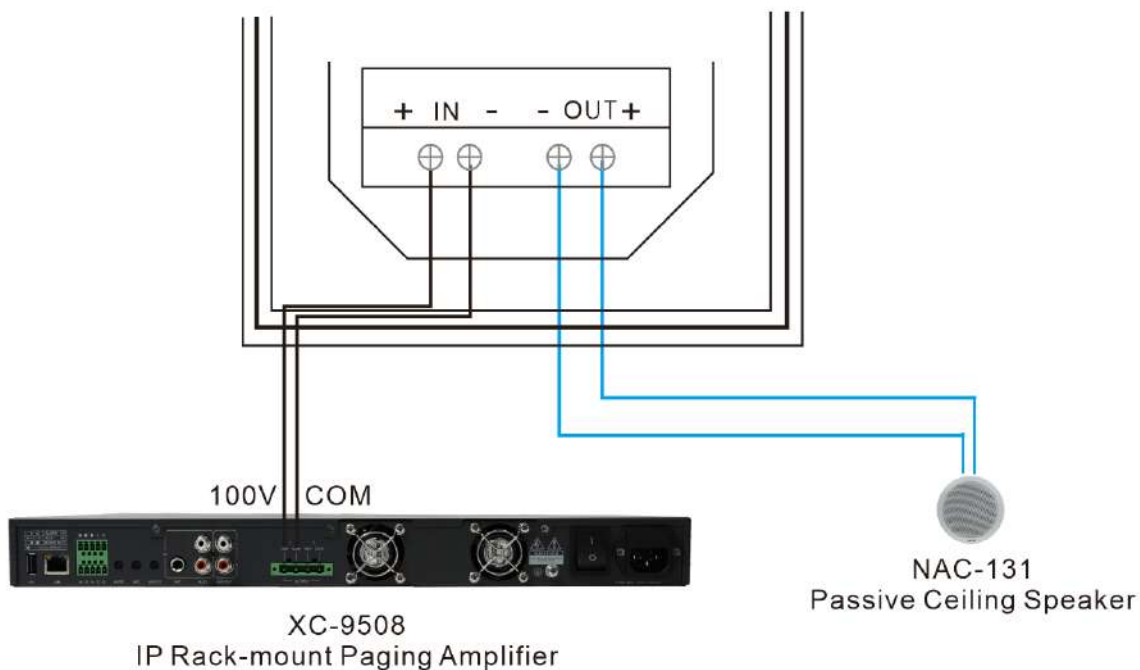

PORTS DESCRIPTION